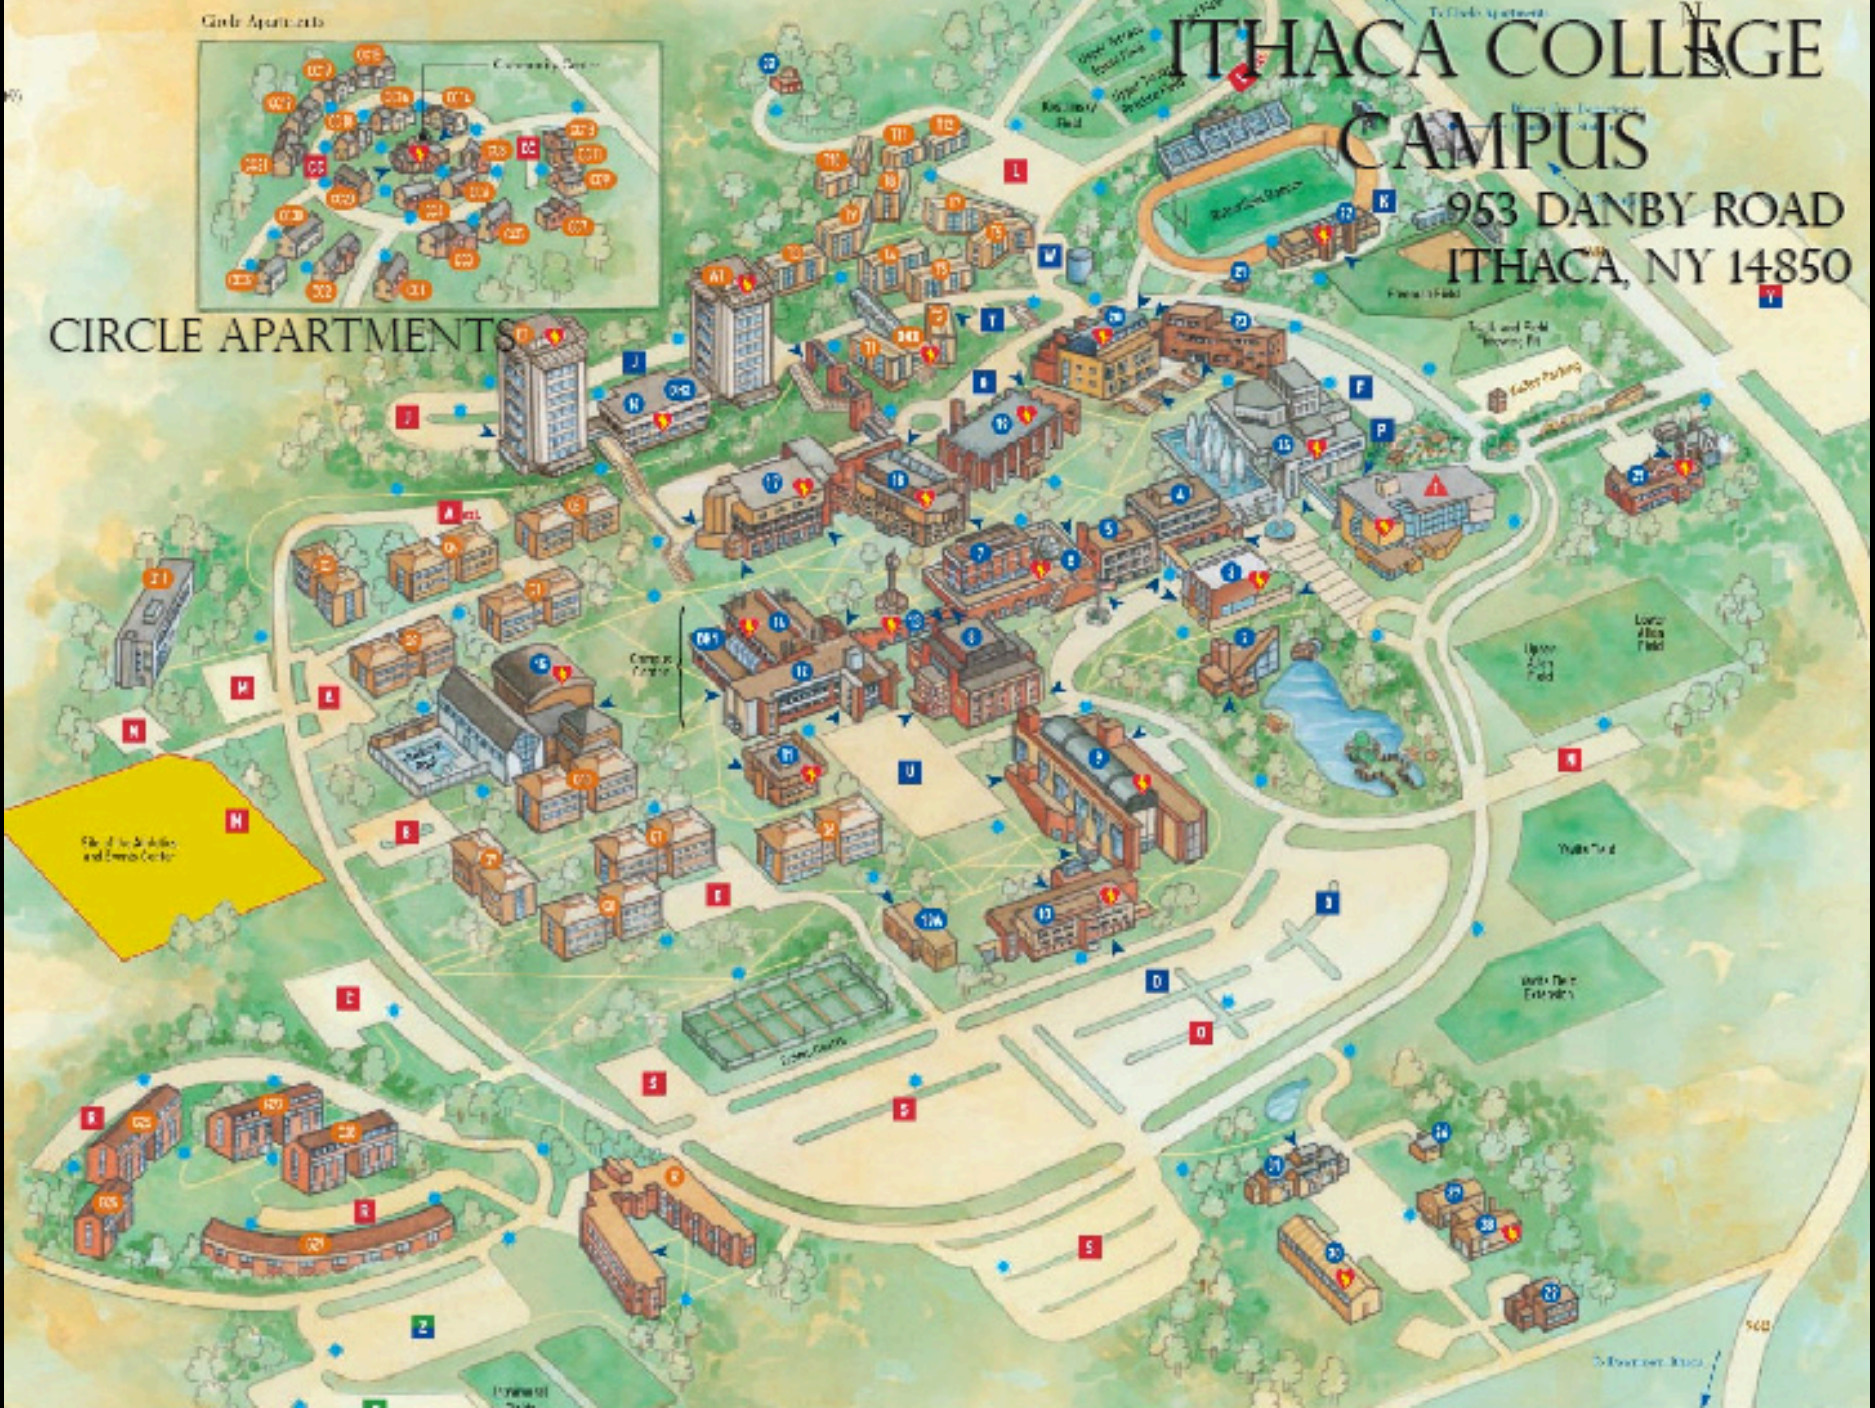

CIRCLE APARTMENTS

ITHACA COLLEGE CAMPUS

953 DANBY ROAD
ITHACA, NY 14850